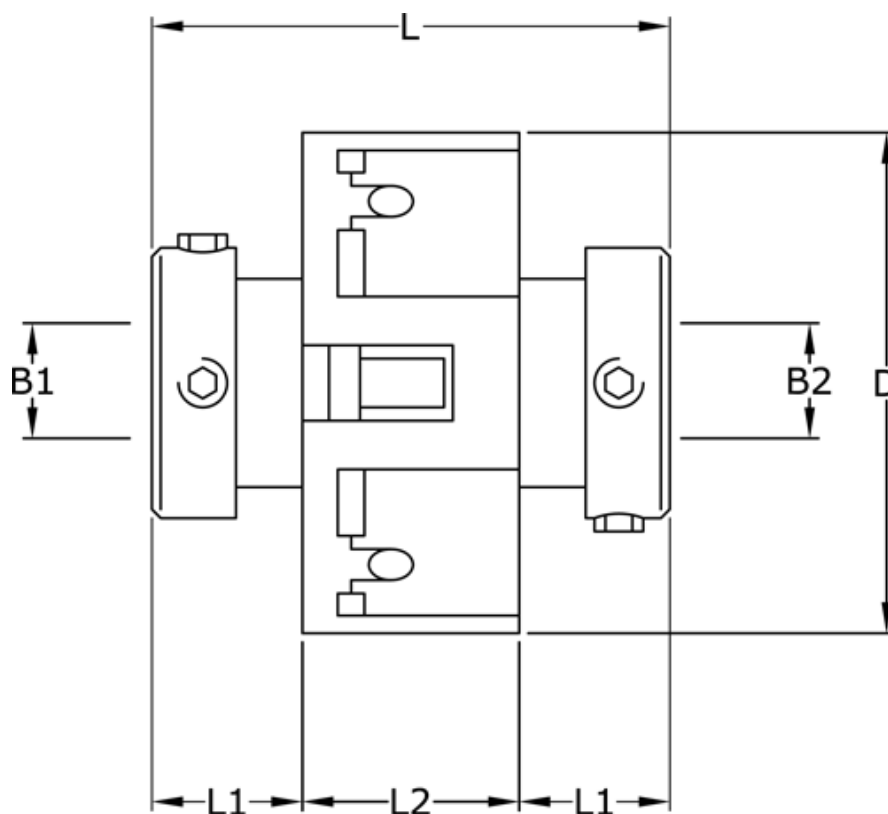

Article number: 3322203703538

Description: Uni-Lat Coupling size 203.70.35.38
set screw hub, bore 12/14 mm

Measures

B1	= 12
B2	= 14
D	= 70
L	= 74.0
L1	= 28.5
L2	= 17.0
Screw	= M6